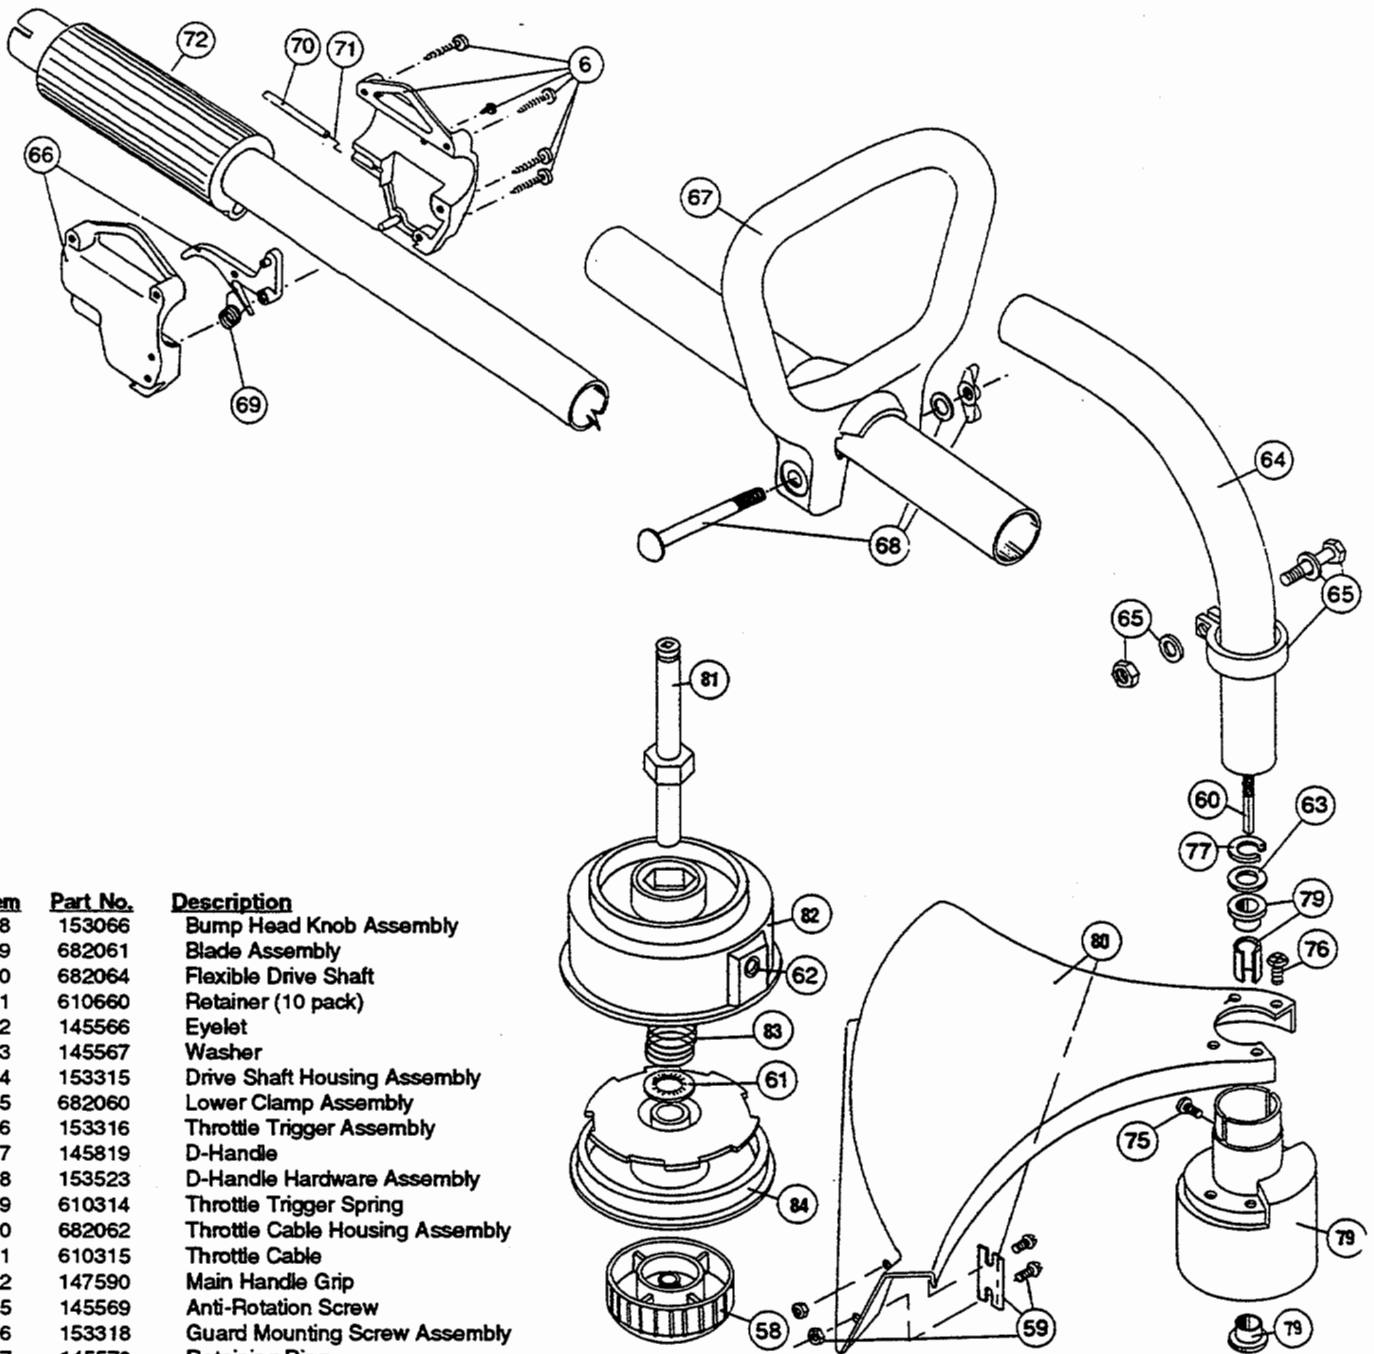

BOOM & TRIMMER PARTS - RYAN 265-1

Item	Part No.	Description
58	153066	Bump Head Knob Assembly
59	682061	Blade Assembly
60	682064	Flexible Drive Shaft
61	610660	Retainer (10 pack)
62	145566	Eyelet
63	145567	Washer
64	153315	Drive Shaft Housing Assembly
65	682060	Lower Clamp Assembly
66	153316	Throttle Trigger Assembly
67	145819	D-Handle
68	153523	D-Handle Hardware Assembly
69	610314	Throttle Trigger Spring
70	682062	Throttle Cable Housing Assembly
71	610315	Throttle Cable
72	147590	Main Handle Grip
75	145569	Anti-Rotation Screw
76	153318	Guard Mounting Screw Assembly
77	145570	Retaining Ring
78	153648	Cutting Head, Guard, and Mount Assembly
79	153312	Bushing Housing Assembly
80	153646	Guard and Blade Assembly
81	153313	Spool Shaft
82	153647	Outer Spool and Eyelet Assembly
83	610317	Spring
84	145144	Inner Reel

Optional Accessories

- 610375 Monofil Cutting Line, 50 ft. (2 fills)
- 153328 Replacement Single Line Cartridge
- 682075 Shoulder Strap Assembly
- 147541 IDC or Ryan 2-Cycle Oil (4 oz. can)

* not shown