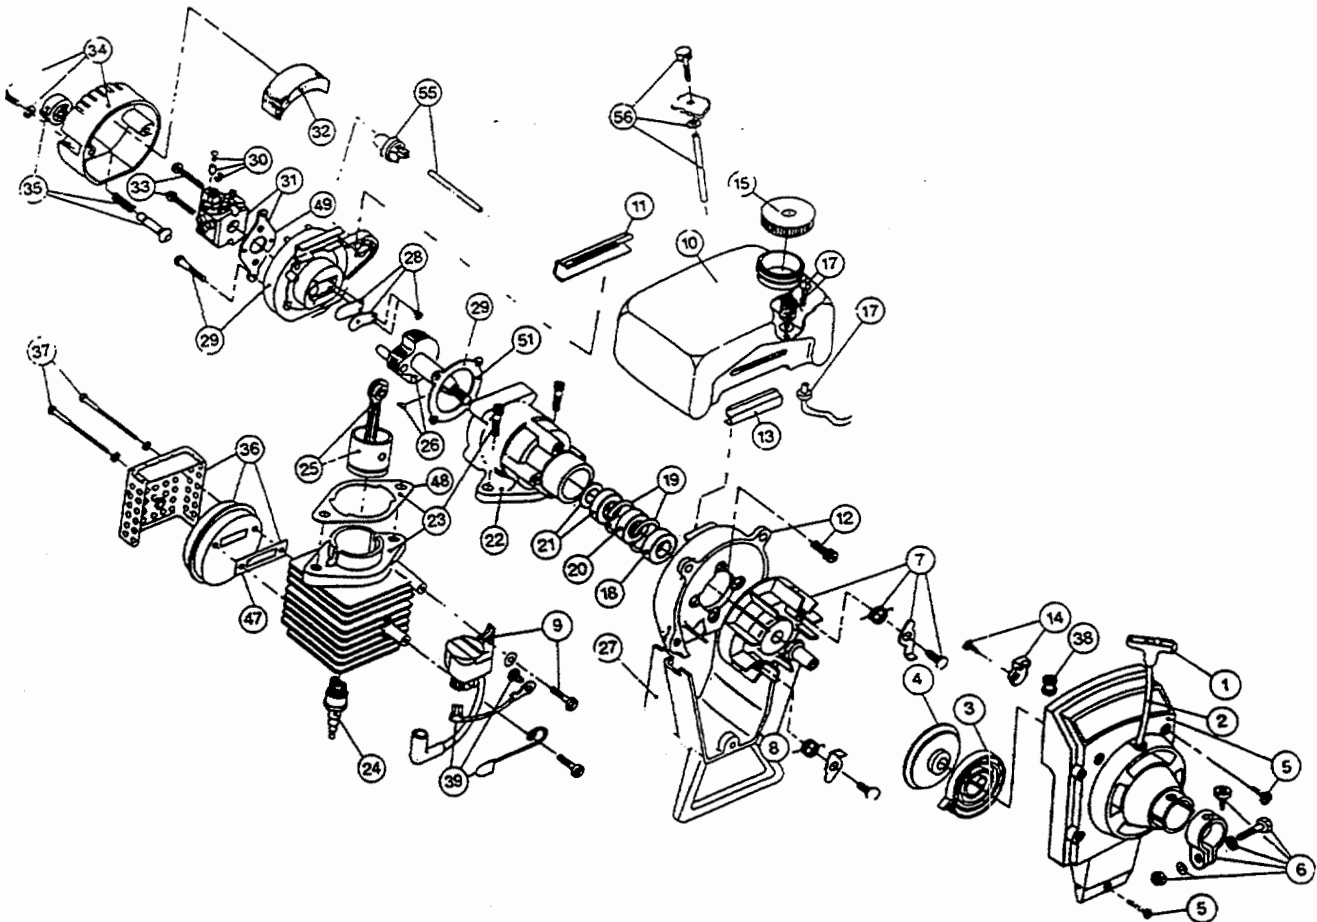

ENGINE PARTS - RYAN 265-1

Item	Part No.	Description
1	610300	Pull Handle
2	613103	Rope
3	613102	Recoil Spring
4	683856	Recoil Pulley Assembly
5	153643	Starter Housing Assembly
6	153597	Upper Clamp Assembly
7	682307	Flywheel Assembly
8	610303	Square Drive Nut
9	683390	Module Assembly
10	147285	Fuel Tank
11	612134	Rear Mounting Pad
12	153520	Shroud Assembly
13	145308	Front Mounting Pad
14	153644	Pulley Retainer Assembly
15	145562	Fuel Cap Assembly
17	682039	Fuel Line Assembly
18	610308	Outer Bearing
19	682040	Snap Ring Assembly
20	610309	Seal
21	682041	Inner Bearing Assembly
22	145563	Crankcase
A23	153301	Cylinder Assembly
24	610311	Spark Plug
25	153302	Piston and Rod Assembly
26	153303	Power Shaft Assembly
27	153403	Shroud Extension and Stand
A28	682046	Reed Assembly
A29	683972	Carburetor Mount Assembly
30	682048	Throttle Adjustment Assembly (Walbro)
30	147640	Throttle Adjustment Assembly (Tillotson)
31	683973	Carburetor Assembly (Walbro)
31	147639	Carburetor Assembly (Tillotson)
32	610312	Air Cleaner Filter
33	682505	Carburetor Mounting Screw Assembly
34	683410	Carburetor/Air Filter Cover Assembly
35	682052	Choke Knob Assembly
A36	153306	Muffler Assembly
A37	682054	Muffler Mounting Bolt Assembly
38	611061	Rope Guide
39	153611	Switch Assembly